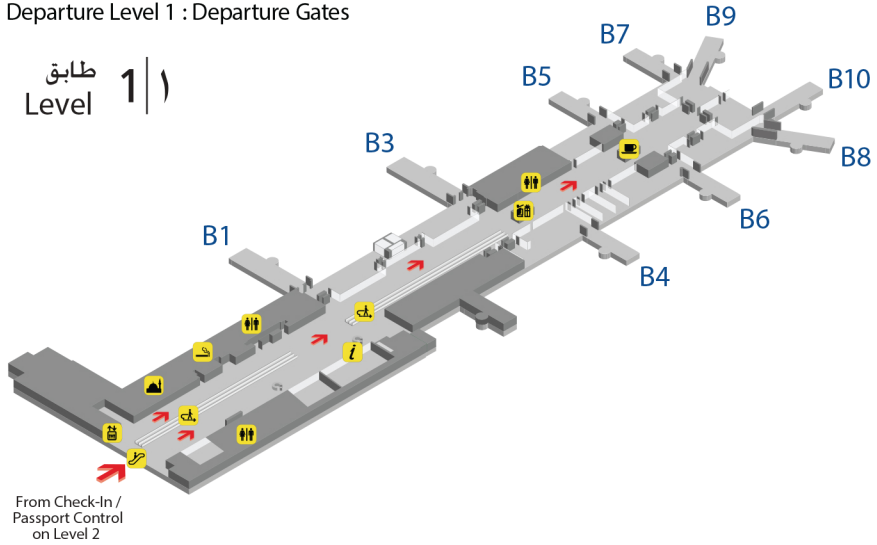

Departure Level 1 : Departure Gates

طابق 1 |
Level 1 |

Legend:

-  Moving Walkway
-  Toilets
-  Prayer Rooms
-  Smoking Lounge
-  Shop
-  Coffee Shop
-  Information

For further information, please contact the nearest information desk or call the HIA call centre on +974 4010 6666.